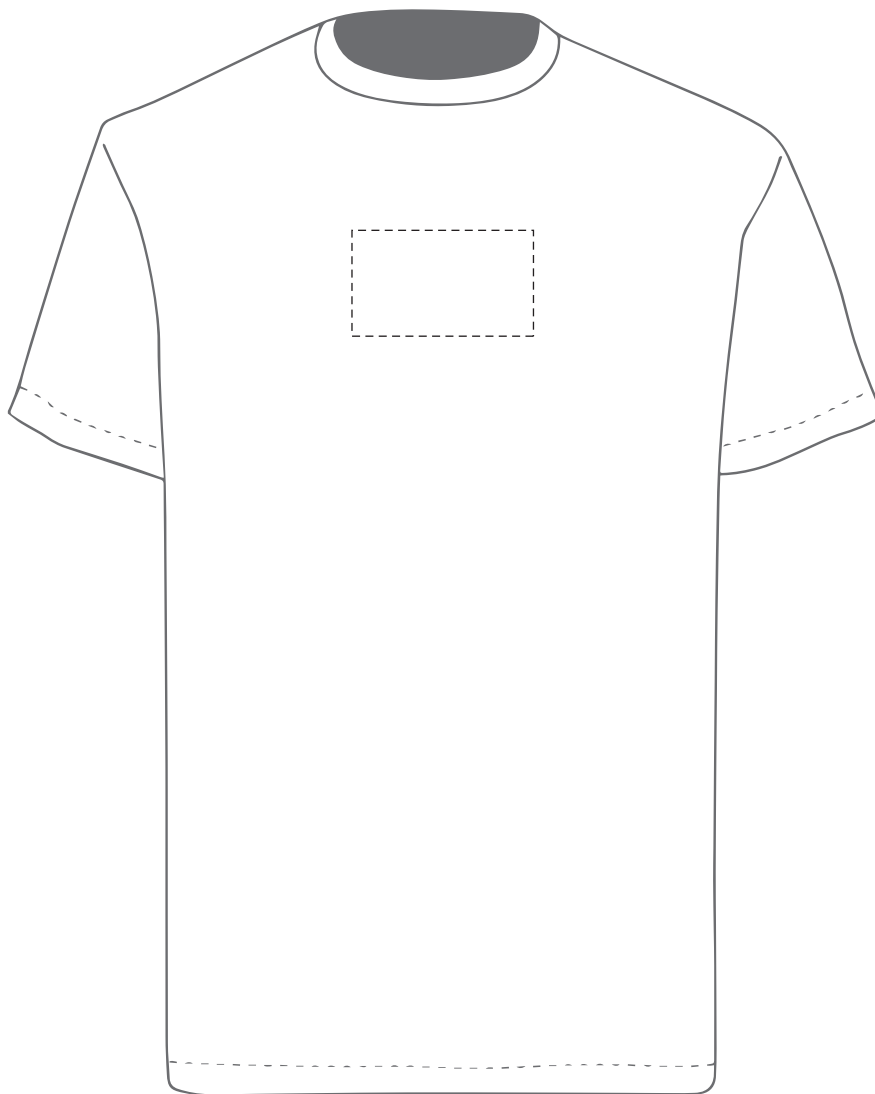

Your Ref:	Quantity:	Product Code: TF0006
Our Ref:	Version: 1	Product Colour:

PRINTING CONCERNS: PRINT MAY DISCOLOUR

PRODUCT INFO: DUE TO THE NATURE OF THE PRODUCT THE PRINT POSITION MAY VARY BY 2 - 3 MM

PANTONE REFERENCE(S)

 Full colour printing

The dashed line is to demonstrate print area and will not appear on your printed item

ARTWORK SCALE 20%

Product Image for visualisation
- colours may vary

To proceed, please approve visual via the online system.

This item is available in the following colours:

ARTWORK SCALE 100%

Max print area 120mm x 70mm